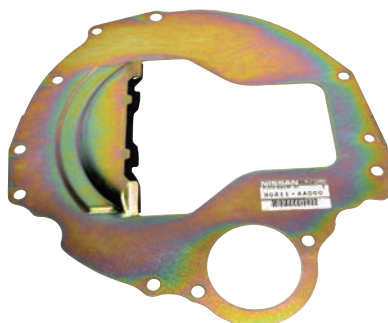

REAR ENGINE PLATE
Part# 30411-AA000