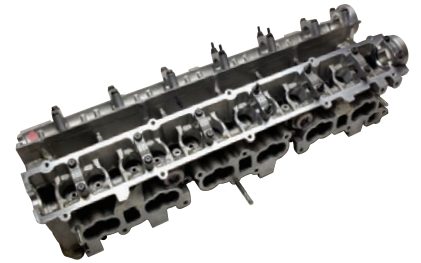

## R32 SKYLINE ENGINE COMPONENTS

ENGINE GASKET KIT  
Part# 10101-17U29

ENGINE GASKET KIT  
Part# 10101-24U28

OEM CYLINDER HEAD  
Part# 11040-05U00

HEAD GASKET  
Part# 11044-05U16

HEAD GASKET  
Part# 11044-58S01