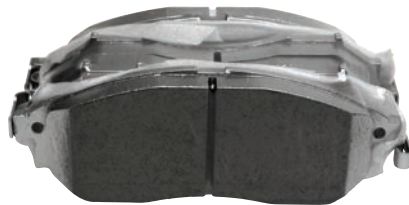

2007-2008 G35 NON-BREMBO
STREET PAD
Part# 41060-NS249-INF