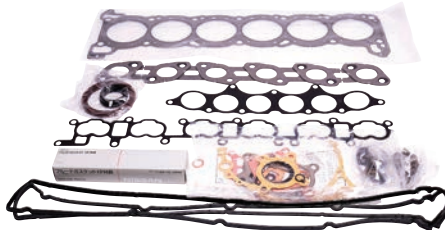

NEO ENGINE GASKET KIT
Part# 10101-AA525