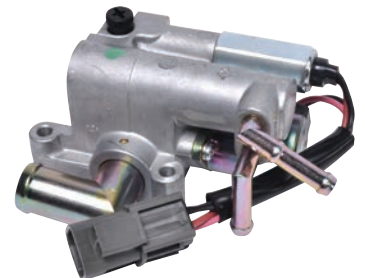

SR20DET IDLE AIR
CONTROL VALVE
Part# 23781-50F05