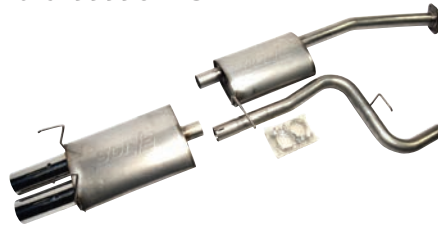

SR20DET IDLE AIR CONTROL  
VALVE GASKET  
Part# 23785-50F00

OEM HEAD GASKET  
Part# 11044-50F01

SR20DET INTAKE  
COLLECTOR GASKET  
Part# 14032-52F00

NISSAN MOTORSPORTS  
BORLA CAT-BACK  
EXHAUST SYSTEM  
Part# 99996-14342