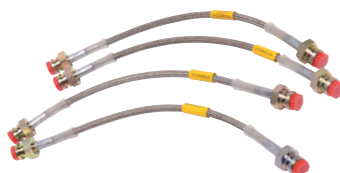

OEM RACK BUSHING  
RH (SINGLE) 240Z  
Part# 54444-78500

OEM FRONT SWAY BAR  
BUSHING (SINGLE)  
Part# 54617-E7210

FERODO BRAKE SHOE  
Part# 44070-A7610

BRAKE SHOE/A (Z TO 7/76)  
Part# 44070-E7200

NISSAN MOTORSPORTS  
REAR STABILIZER BAR  
(7/8" DIAMETER)  
Part# 99996-E4351

NISSAN MOTORSPORTS  
HD END LINK BUSHING  
Part# 99996-EG800

NISSAN MOTORSPORTS  
REAR STABILIZER BAR  
(7/8" DIAMETER)  
Part# 99996-R4351

STAINLESS STEEL  
BRAKE LINE KIT  
Part# 46200-S30BL

**240Z/260Z/280Z  
ENGINE COMPONENTS**