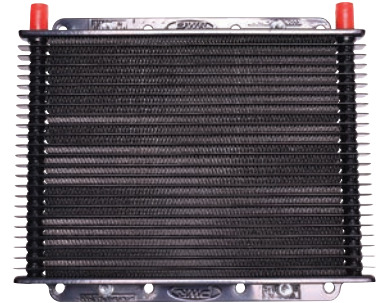

**OIL COOLER RADIATOR**  
Part# 221305-RSZ35

**AN-10 FITTINGS (FOR OIL COOLER)**  
Part# 2130A-RSZ00

**PWR OIL COOLER**  
Part# 21305-PWR37

**PWR OIL COOLER BRACKET**  
Part# 2130B-PWRBK

**PWR DIFFERENTIAL COOLER 280MM X 200MM X 19MM**  
Part# 21400-DIFFC