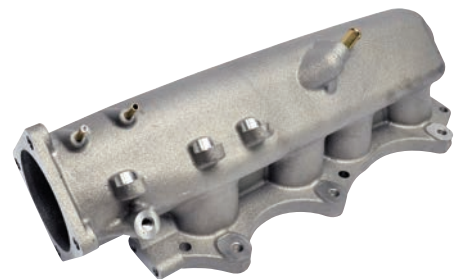

INTAKE MANIFOLD PLENUM
Part# 14010-1N510