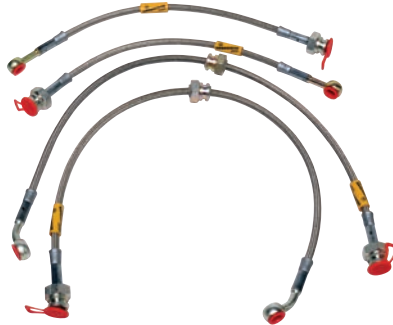

NISMO REAR LOWER  
A-ARM SET  
Part# 55550-RS580

CRANK POSITION SENSOR  
Part# 23731-50F02

NISMO REINFORCED REAR  
CONTROL ARM BUSHING  
Part# 55157-RS521

BRAKE LINE KIT  
Part# 46200-22061

CRANK POSITION SENSOR  
Part# 22680-52F01