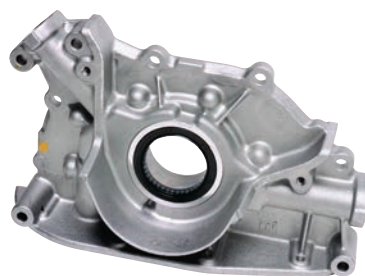

N1 OIL PUMP
Part# 15010-24U01