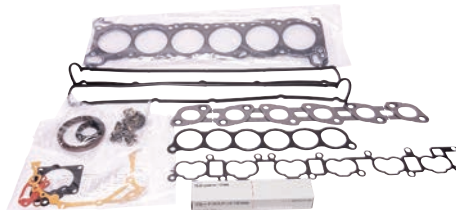

R32 SKYLINE ENGINE COMPONENTS

ENGINE GASKET KIT
Part# 10101-17U29