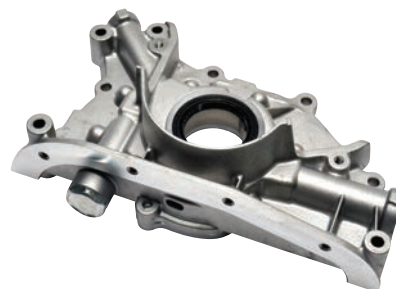

NISMO RB26DETT INTERCOOLER
Part# 14461-RS582
NOT PICTURED

NISMO HIGH FLOW OIL PUMP
Part# 15010-RR580