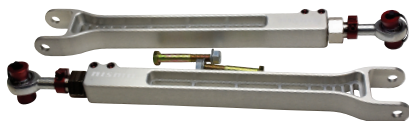

NISMO TITANIUM REAR
LWR/CAMBER LINK SET

Part# 551B0-RTAR5