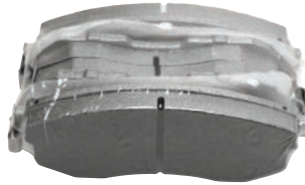

G35/V35 SEDAN CHASSIS

2003-2005 G35
NON-BREMBO FRONT
RACE PAD
Part# 41060-CR240-INF