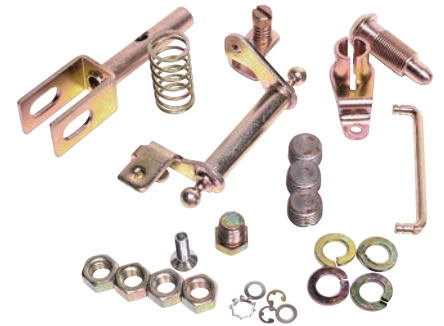

NISSAN MOTORSPORTS SSS
SU CARB LINKAGE KIT
Part# 99996-D1110