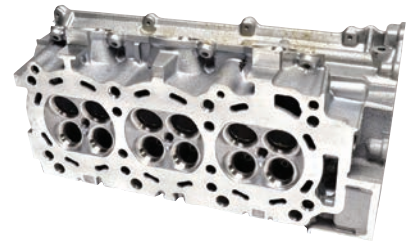

## 350Z/Z33 ENGINE COMPONENTS

CRANKSHAFT  
Part# 12200-4P121

OIL PUMP (NON-HR)  
Part# 15010-AC70A

VQ35DE NISMO HIGH  
COMPRESSION CYLINDER  
HEAD RH SPEC-1  
Part# 11040-RRZ3A

VQ35DE NISMO HIGH  
COMPRESSION CYLINDER  
HEAD LH SPEC-1  
Part# 11090-RRZ3A