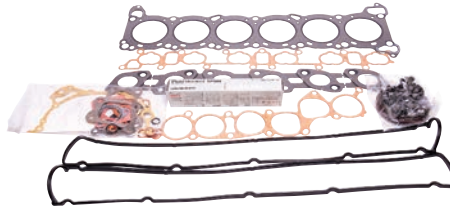

COMPLETE ENGINE
GASKET SET
Part# A0101-04U2F