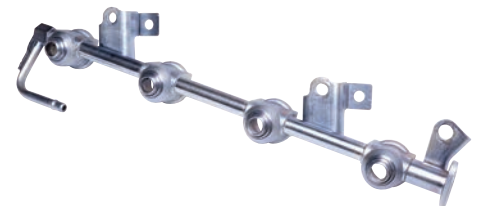

OEM FUEL RAIL
Part# 17520-52F00