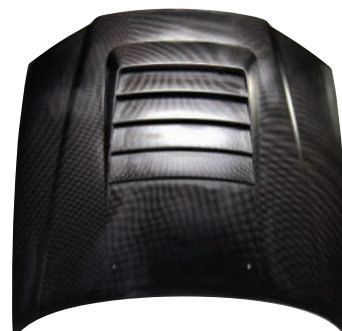

NISMO Z-TUNE FRONT
FENDER SET
Part# 63110-RSR46
NOT PICTURED

NISMO R-TUNE CARBON
FIBER HOOD
Part# 65100-RSR45