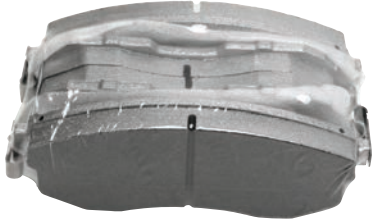

G35/CPV35 COUPE CHASSIS

2003-2005 G35 NON-BREMBO
FRONT RACE PAD
Part# 41060-CR240-INF