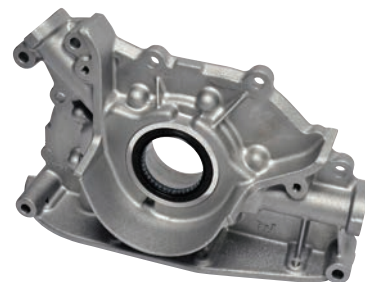

## R32 SKYLINE ENGINE COMPONENTS, CONTINUED

VALVE SPRING  
Part# 13203-05U00

RB20DET MANIFOLD TO CYLINDER HEAD GASKET  
Part# 14035-72L11

STANDARD OIL PUMP  
Part# 15010-05U12

RB26DETT EXHAUST MANIFOLD GASKET  
Part# 14036-05U00