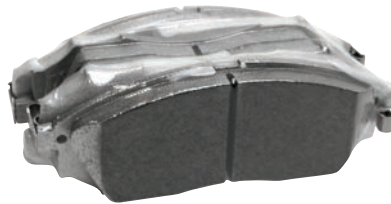

2007-2008 G35
NON-BREMBO TRACK PAD
Part# 41060-HC249-INF