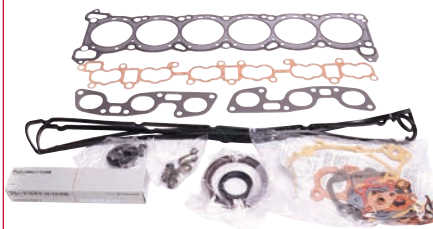

RB25/RB26 TIMING BELT
Part# 13028-5L327

ENGINE GASKET KIT
Part# 10101-24U28